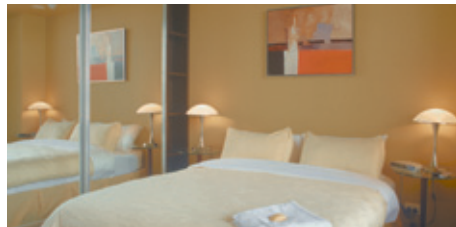

Conference rooms.
Lecture theatre.
Business Centre.

ON BELL STREET

T: (03) 9485 0100

W: thehotelwilliam.com.au

E: info@thehotelwilliam.com.au