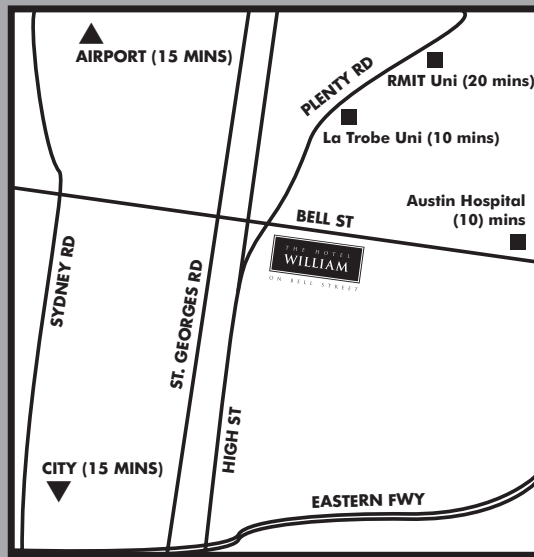

# The International hotel with local prices.

Standard double

**\$130**

Executive suite

**\$160**

(Includes hot breakfast)

ON BELL STREET

T: (03) 9485 0100